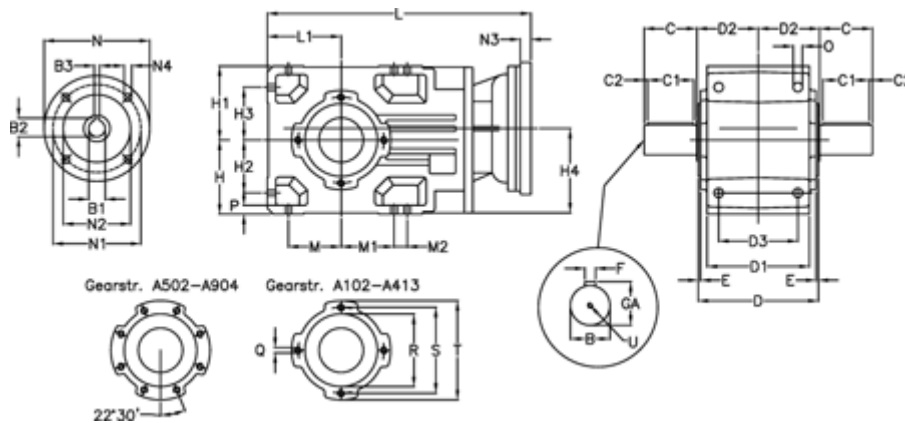

Article number: 29600201812240
 Description: Bevel helical gearbox
 A202UD-18,1-P100B5

Measures

| | | | | |
|-----------|---------------------------------|-----------|-------------|------------|
| B = 30 | D1 = 110 | H1 = 80 | M2 = 0 | Q = M8x15 |
| B1 = 28 | D2 = 73 | H2 = 60.0 | N = 250 | R = 95 |
| B2 = 31.3 | D3 = 90 | H3 = 60.0 | N1 = 215 | S = 115 |
| B3 = 8 | Description = A202UD-xx-P100 B5 | H4 = 93.0 | N2 = 180 | T = 140 |
| C = 60 | E = 3.0 | L = 335.5 | N3 = 0 | U = M10x22 |
| C1 = 50 | F = 10 | L1 = 80 | N4 = M12x16 | |
| C2 = 5.0 | GA = 33.0 | M = 60.0 | O = 9.5 | |
| D = 136 | H = 80 | M1 = 60.0 | P = 9 | |